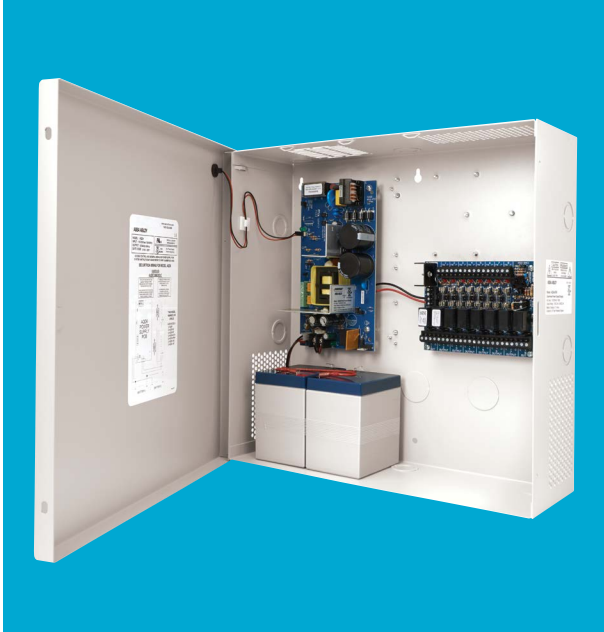

Securitron AQD4 Power Supply

ASSA ABLOY

The global leader in
door opening solutions

The Securitron AQD4 Series of switching power supplies are dual voltage, UL listed, supervised units. These units are field selectable with a dedicated battery charging circuit. They provide 4 Amps at 12VDC or 24VDC continuous, with up to 16 independently controlled power limited outputs.

Product Features

- All combinations of AQ power supplies and distribution boards are UL listed
- Dual voltage 12 or 24 VDC field selectable continuous output
- Up to 89% efficiency which results in decreased operating costs and lengthens the lifespan of electronics
- Tolerates brownout or overvoltage input $\pm 15\%$ of nominal voltage
- Thermal shutdown protection with auto restart
- Circuit breaker protects against overcurrent and reverse battery faults
- Dedicated battery charging circuit prevents overvoltage on locking devices
- Low battery cutoff at 9V at 12V or 18V at 24V
- Available with a single relay fire trigger or individually triggered relayed outputs
- MagnaCare® lifetime replacement, no fault warranty

Specification Data

- Typical output: 12.5 / 25.0 VDC
- Low noise design with ripple as low as 96mV p-p
- 115 or 230 VAC input
- Power supply outputs are Class 2 power limited
- Expandable up to 16 independently controlled power limited outputs
- Available with configurable access control input/outputs with fire trigger in either PTC or with fuse/dry contact option, fire relay only, or configurable outputs with fire relay input
- LED indicators and form "C" contacts for supervision
- Supports up to two (2) sealed gel, AGM or wet lead acid batteries
- Dimensions: 14" x 14" x 4-3/4" enclosure
- Operating Temp: -4 to +122F [-20 to +50C]
- Shipping Weight: 12.7 lbs [5.76kg]