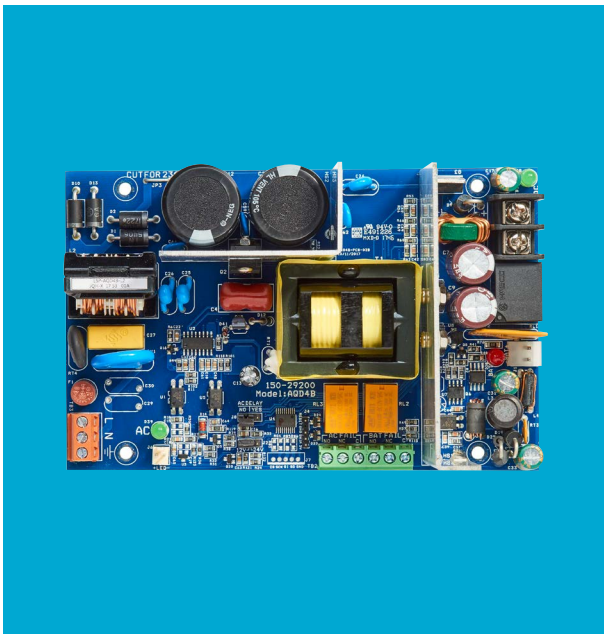

Securitron AQD4 Power Supply

ASSA ABLOY

The global leader in
door opening solutions

The Securitron AQD4 Series of switching power supplies are dual voltage, UL listed, supervised units. These units are field selectable with a dedicated battery charging circuit. They provide 4 Amps at 12VDC or 24VDC continuous, with up to 16 independently controlled power limited outputs.

Product Features

- All combinations of AQ power supplies and distribution boards are UL listed
- Dual voltage 12 or 24 VDC field selectable continuous output
- Up to 89% efficiency which results in decreased operating costs and lengthens the lifespan of electronics
- Tolerates brownout or overvoltage input $\pm 15\%$ of nominal voltage
- Thermal shutdown protection with auto restart
- Circuit breaker protects against overcurrent and reverse battery faults
- Dedicated battery charging circuit prevents overvoltage on locking devices
- Low battery cutoff at 9V at 12V or 18V at 24V
- Available with a single relay fire trigger or individually triggered relayed outputs
- MagnaCare® lifetime replacement, no fault warranty

Specification Data

- Typical output: 12.5 / 25.0 VDC
- Low noise design with ripple as low as 96mV p-p
- 115 or 230 VAC input
- Power supply outputs are Class 2 power limited
- Expandable up to 16 independently controlled power limited outputs
- Available with configurable access control input/outputs with fire trigger in either PTC or with fuse/dry contact option, fire relay only, or configurable outputs with fire relay input
- LED indicators and form "C" contacts for supervision
- Supports up to two (2) sealed gel, AGM or wet lead acid batteries
- Dimensions: 14" x 14" x 4-3/4" enclosure
- Operating Temp: -4 to +122F [-20 to +50C]
- Shipping Weight: 12.7 lbs [5.76kg]