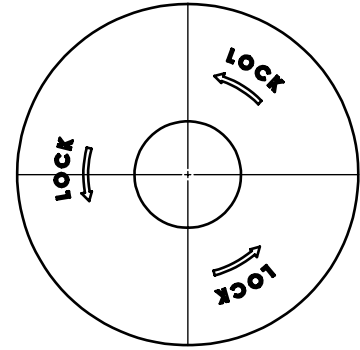

10 LINE CYLINDER LEVER LOCK

ROSE SCALPS & ROSE ASSEMBLIES

PARTS LIST

PAGE	REV.
No.	D
10-4	

04/2010

ROSE SCALP "G" DESIGN
PART No. 10-0790

ROSE SCALP "L" DESIGN
PART No. 10-0798

38 FUNCTION ROSE SCALP
PART No. 10-0804 "G" DESIGN
PART No. 10-0805 "L" DESIGN

INSIDE ROSE ASSEMBLY
10-3048
THRU BOLT SCREWS
01-9170

OUTSIDE ROSE ASSEMBLY
10-3049

15-3 FUNCTION
BLANK ROSE

NOTES:

1. SCALPS MUST BE ORDERED BY FINISH.
2. FOR AVAILABLE FINISHES SEE CATALOG.