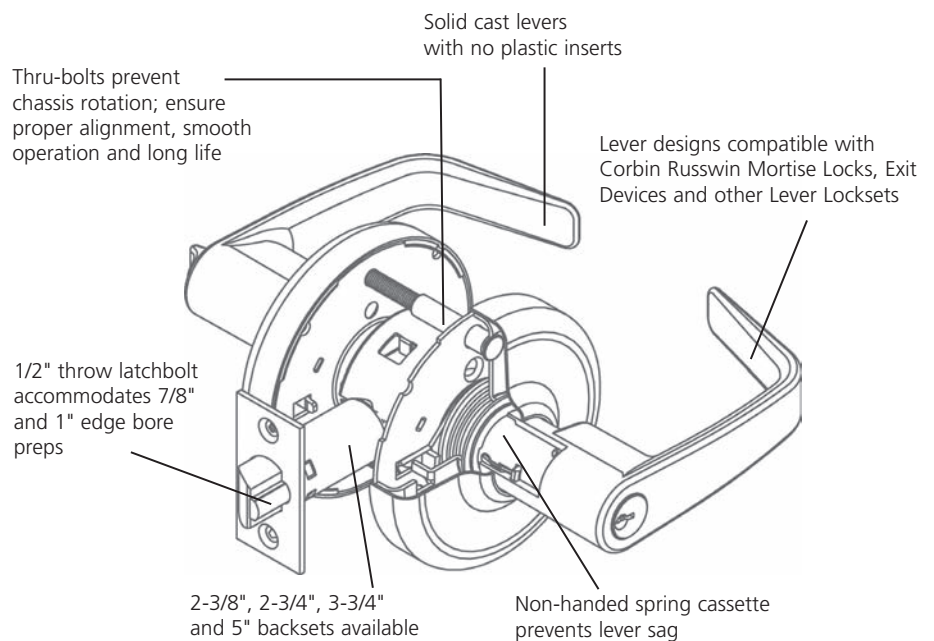

**Corbin
Russwin** 
ASSA ABLOY

Dependable and Secure

CL3500 Series Cylindrical Lock

The CL3500 Series is designed to continue the look of the other cylindrical locksets in the Corbin Russwin bored lock family. It is ideal for a standard application that requires strength and security.

Experience a safer
and more open world

CL3500 Series

Cylindrical Lock

APPLICATIONS

- Interior offices
- Convalescent and elderly care facilities
- Hotels
- Restaurants
- Retail centers

ADVANTAGES

- Non-handed
- Solid cast levers
- Independent return springs to prevent lever sag
- Thru-bolted cylindrical chassis prevents rotation and ensures proper alignment
- Designed to meet ANSI/BHMA Grade 1 requirements
- Trim and keying compatible with other Corbin Russwin locksets